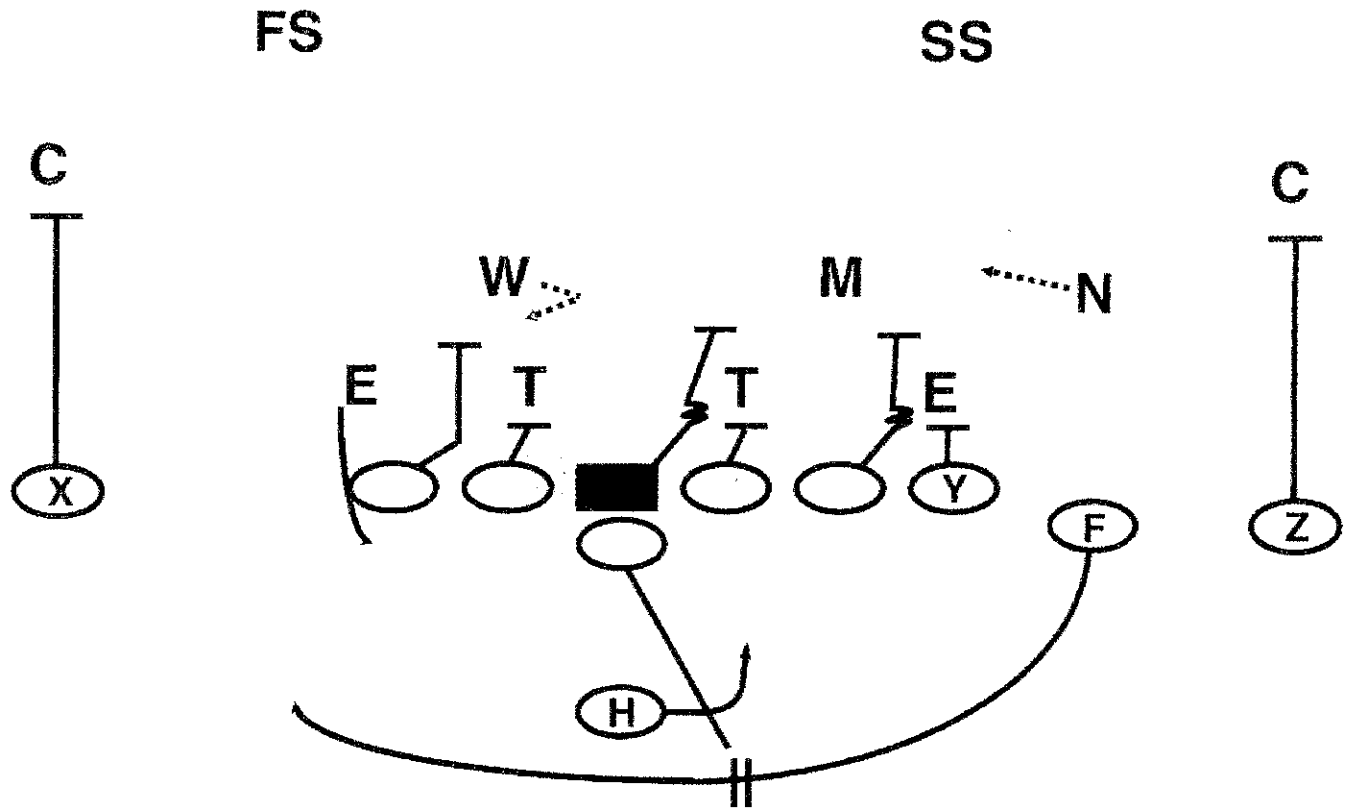

QB

SHOVEL PASS

SHOVEL PASS RT

DESCRIPTION OF PLAY:

NOTES:

QB

CHIEF'S SPECIAL PLAYS

FK 40 GUT F-GIVE LFT

DESCRIPTION OF PLAY:

NOTES:

QB

CUT DEFENSE

SCREENS

CHIEF'S SCREEN GAME

BASE RT/LT HB-SCREEN LT/RT

DESCRIPTION OF PLAY: