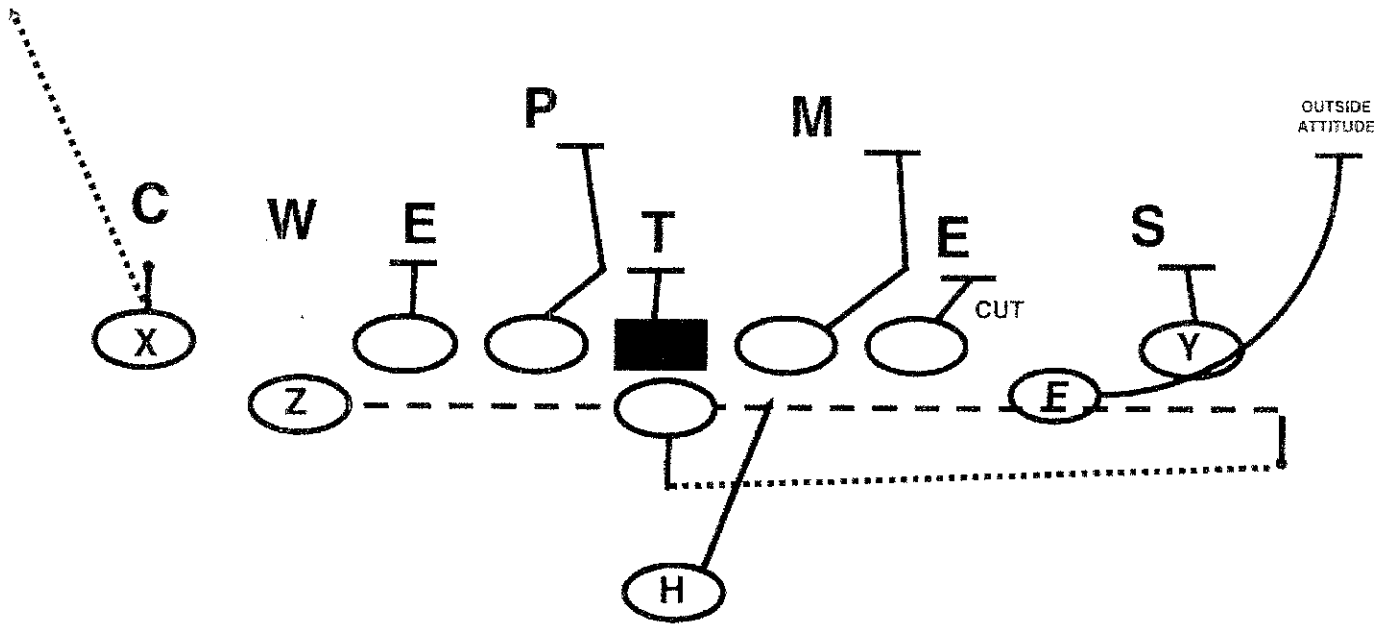

FLASH RT Z-LOOK

FS

SS

C

DESCRIPTION OF PLAY:

NOTES:

QB