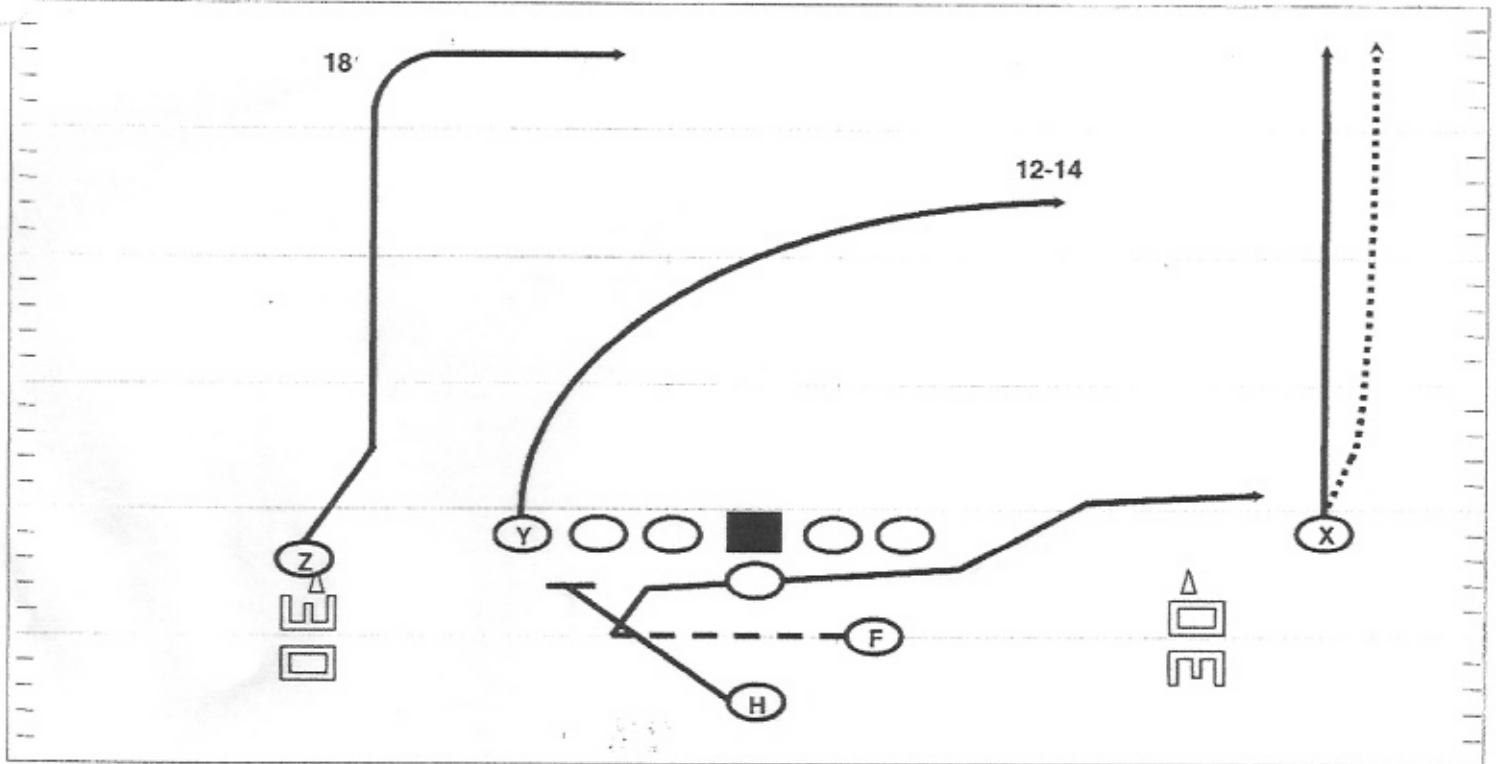

924 F-HIDE

QUEEN LT MOTION FK 90 PRESS NAKED RT 924 F-HIDE