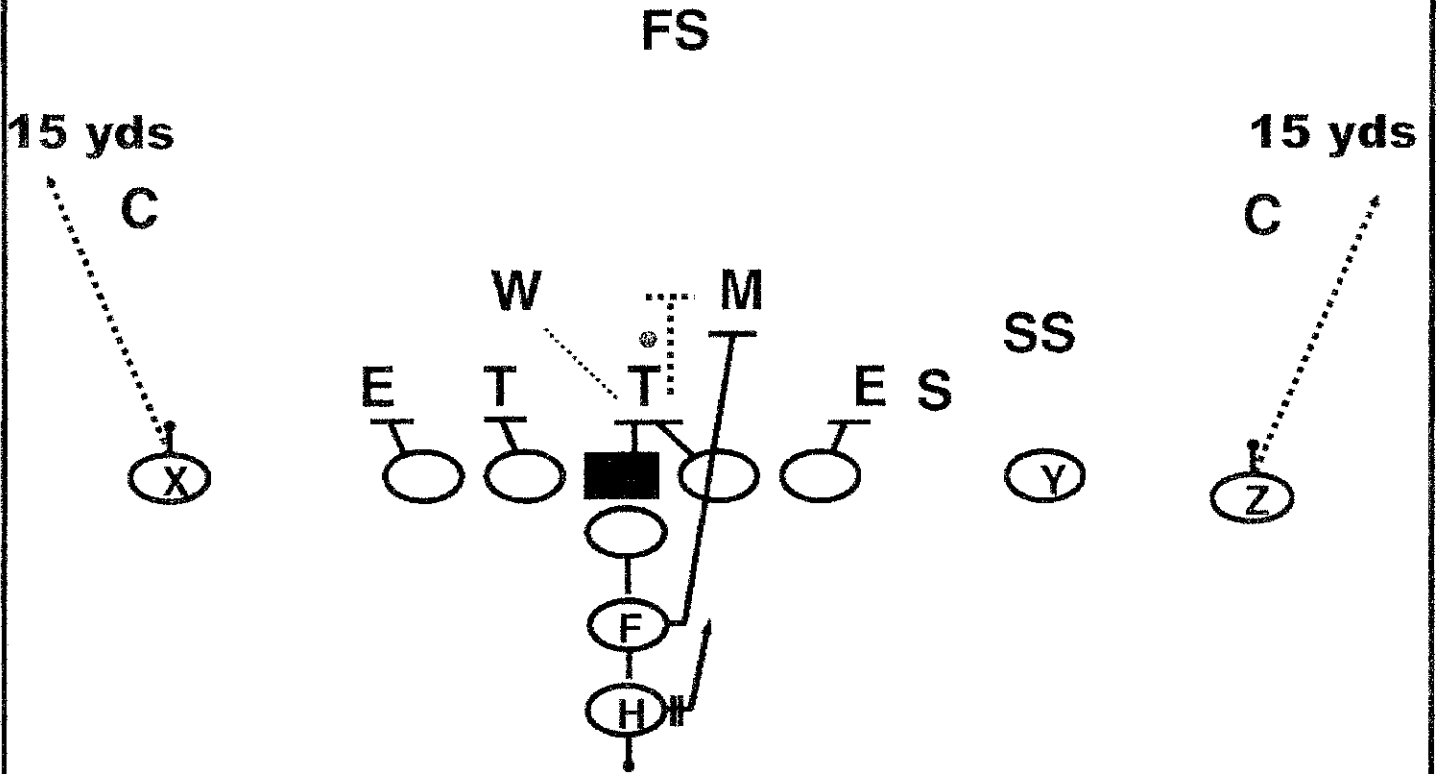

FS**SS****C**

DESCRIPTION OF PLAY:

NOTES:

QB

LIGHTNING RT Z-LOOK

DESCRIPTION OF PLAY:

NOTES:

QB

"LOOK" CONCEPT (I RT "LOOK" 20 BUBBLE)

DESCRIPTION OF PLAY: RUN / PASS OPTION VS. 8-MAN FRONTS

NOTES:

QB

"LOOK" CONCEPT

(I RT "LOOK" 20 BUBBLE)

DESCRIPTION OF PLAY: RUN / PASS OPTION VS. 8-MAN FRONTS

NOTES: