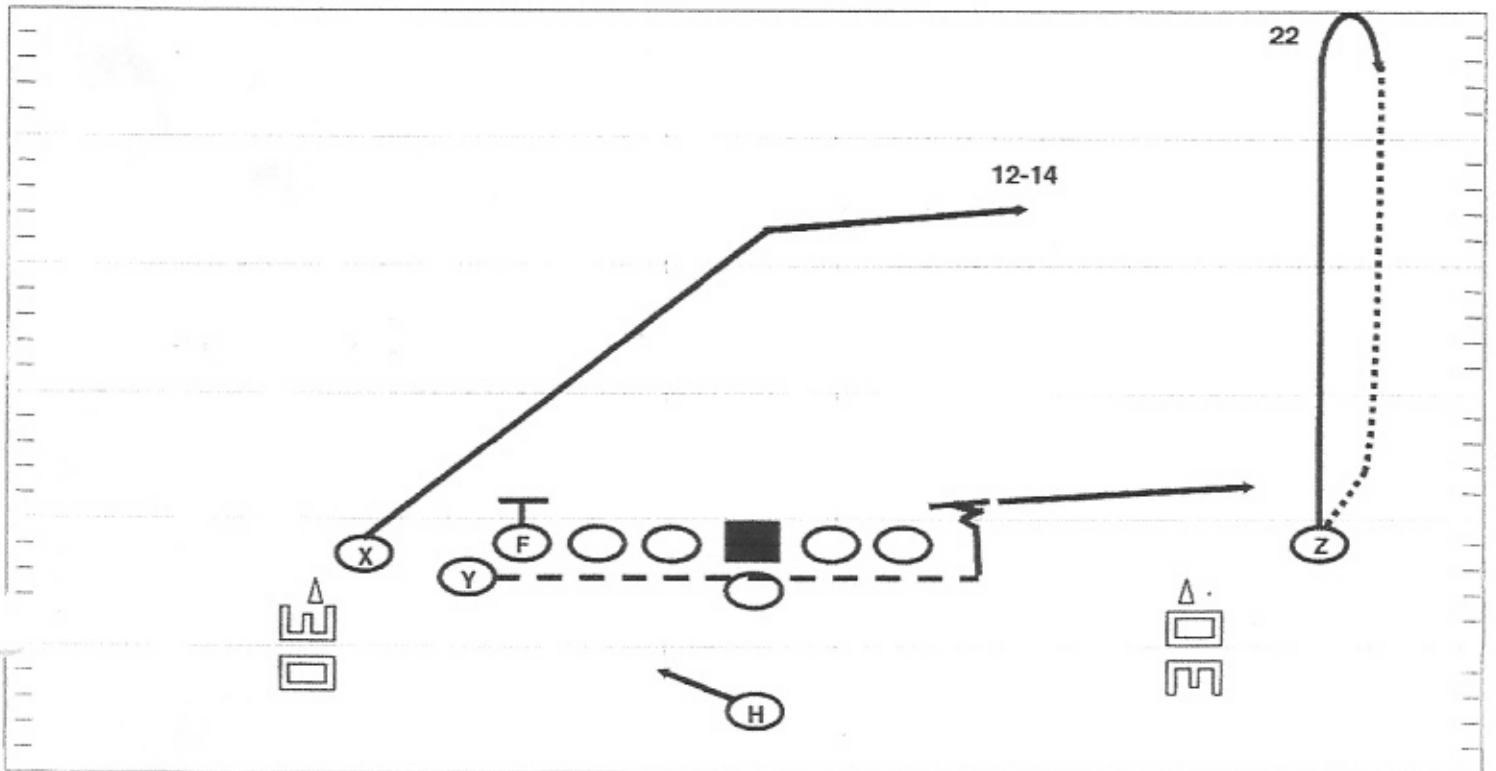

215

DEUCE RT FLY FK 90 BOUNCE NKD RT 215