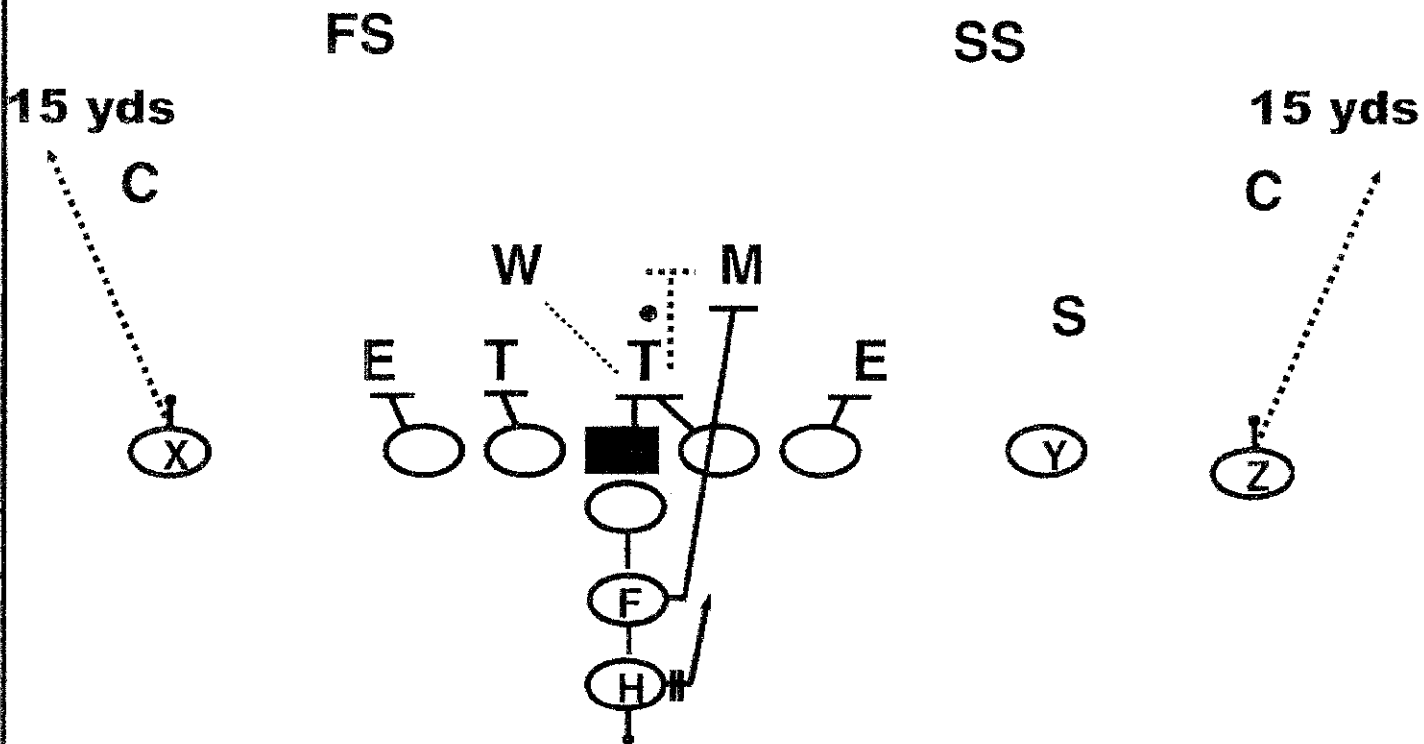

"LOOK" CONCEPT (I RT "LOOK" 20 BUBBLE)

DESCRIPTION OF PLAY: RUN / PASS OPTION VS. 8-MAN FRONTS

NOTES:

QB

"LOOK" CONCEPT

(I RT "LOOK" 20 BUBBLE)

DESCRIPTION OF PLAY: RUN / PASS OPTION VS. 8-MAN FRONTS

NOTES: