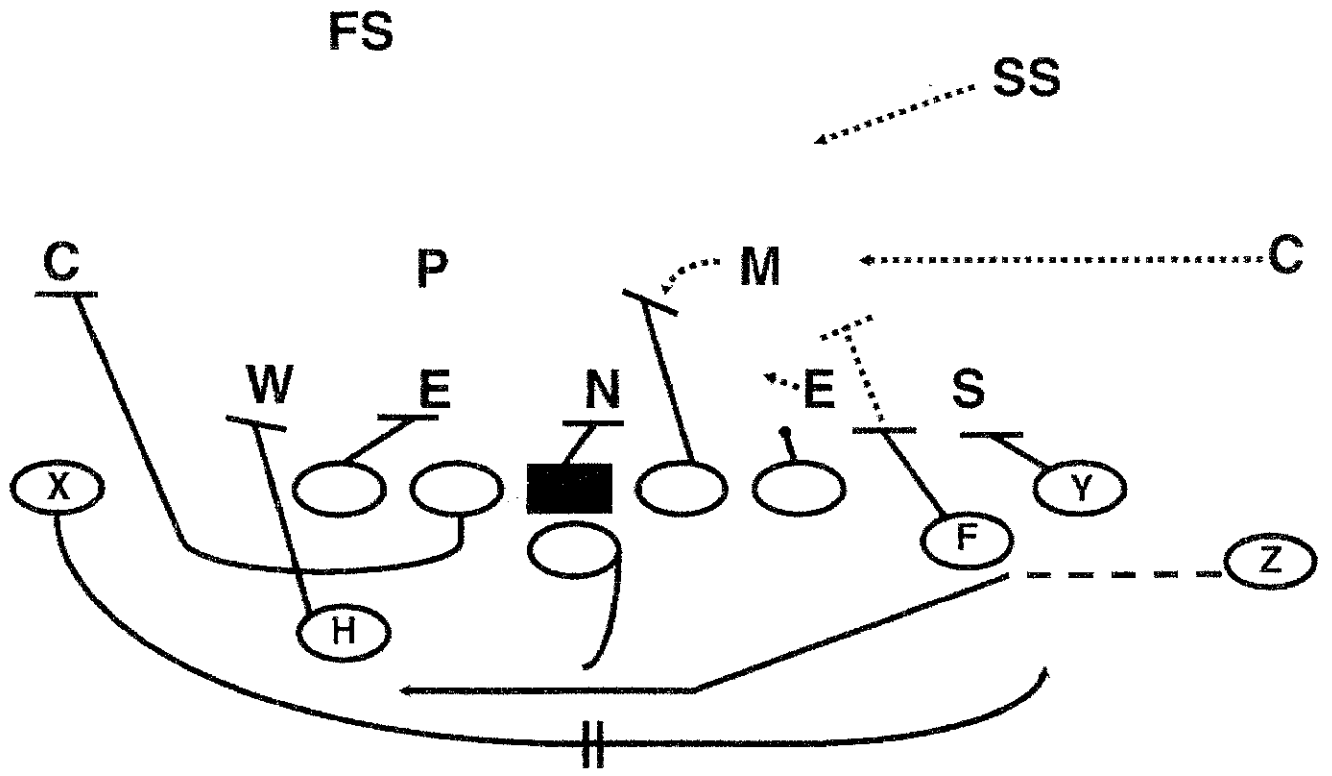

DESCRIPTION OF PLAY:

NOTES:

QB

FK 40 GUT BOSS Z-GIVE LT

DESCRIPTION OF PLAY:

NOTES:

QB

FK 90 Z-SWEEP X-GIVE RT

DESCRIPTION OF PLAY:

NOTES:

QB

CUT DEFENSE

SCREENS

CHIEF'S SCREEN GAME

BASE RT/LT HB-SCREEN LT/RT

DESCRIPTION OF PLAY: