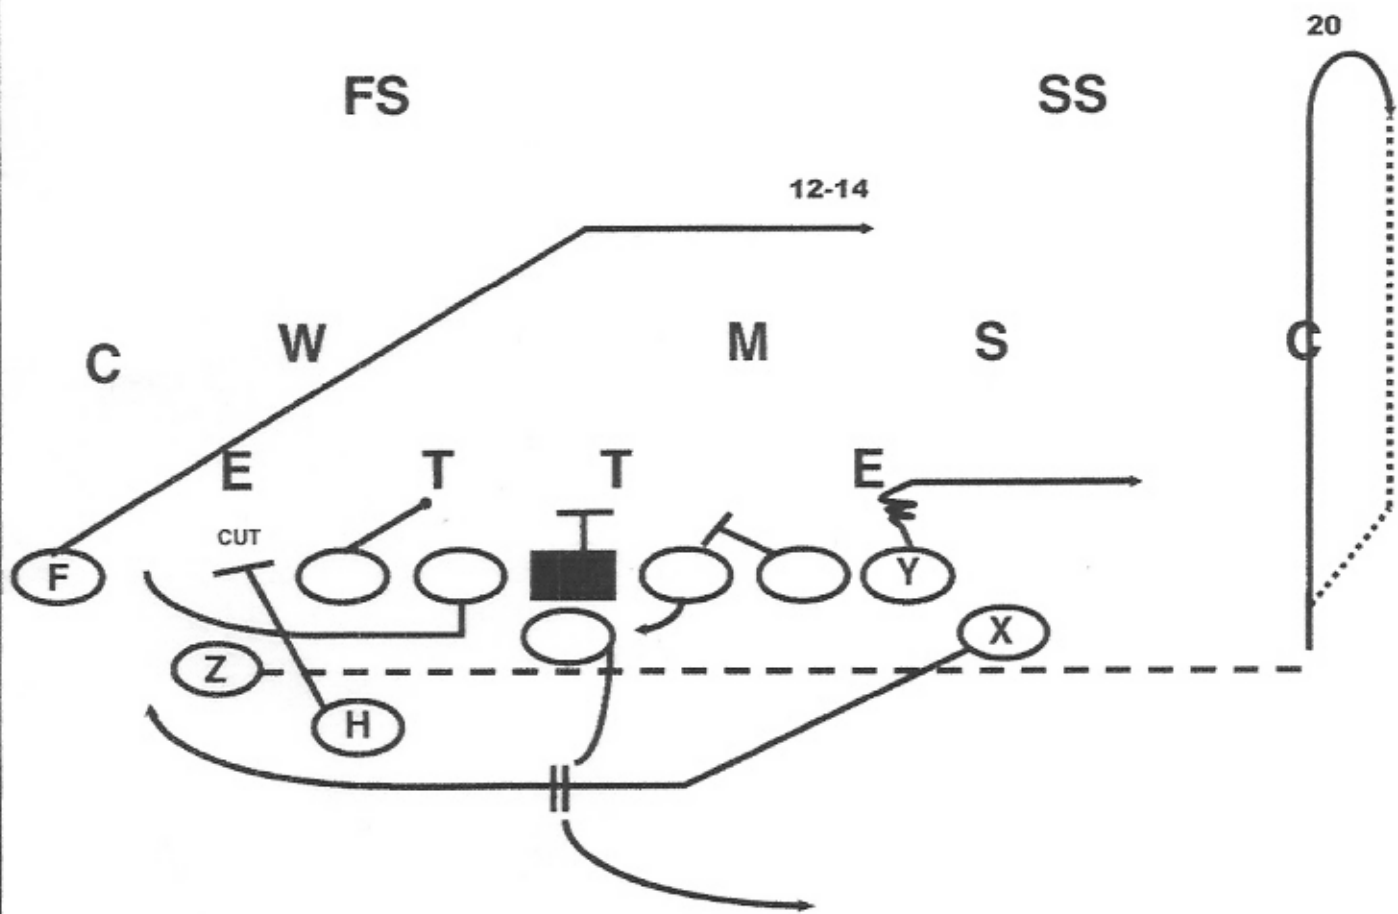

NAKEDS

CHIEF'S SPECIAL PLAYS

FK 90 X SWEEP NKD RT 215

DESCRIPTION OF PLAY:

NOTES:

QB

90/80 TRUCK

DESCRIPTION OF PLAY:

NOTES:

QB

924 F-HIDE

QUEEN LT MOTION FK 90 PRESS NAKED RT 924 F-HIDE

215

DEUCE RT FLY FK 90 BOUNCE NKD RT 215

LOOKS

FLASH RT Z-LOOK