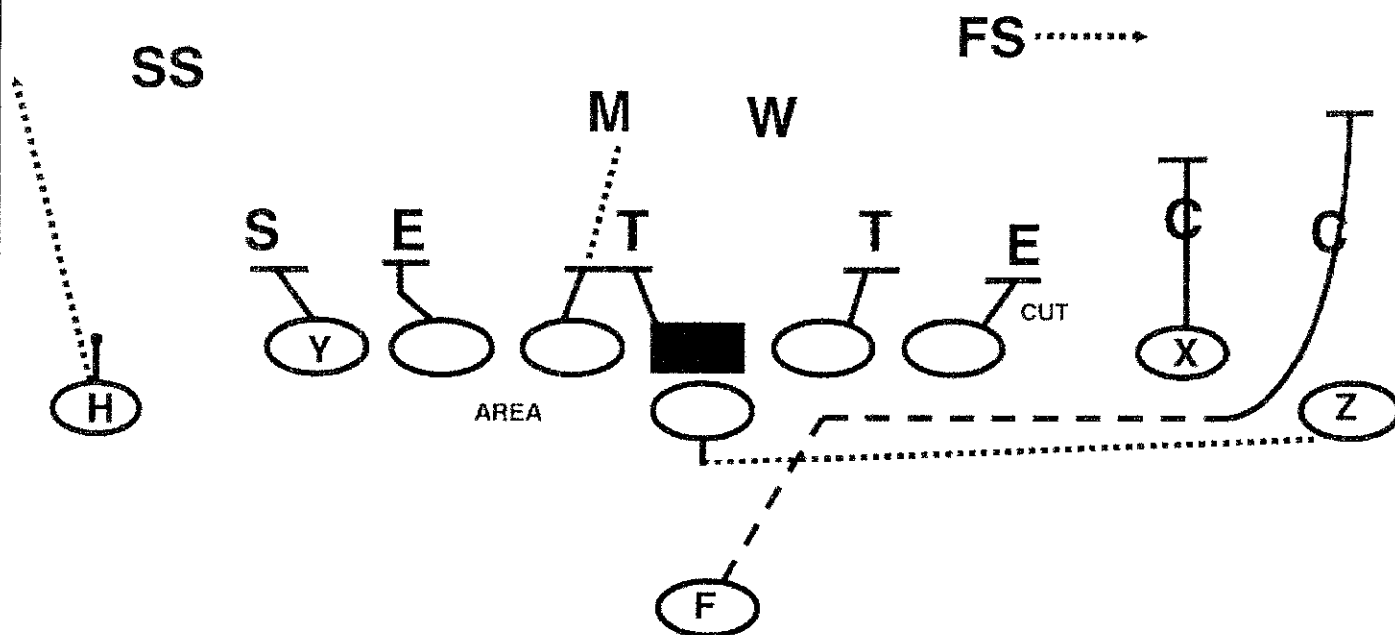

LIGHTNING RT Z-LOOK

DESCRIPTION OF PLAY:

NOTES:

QB