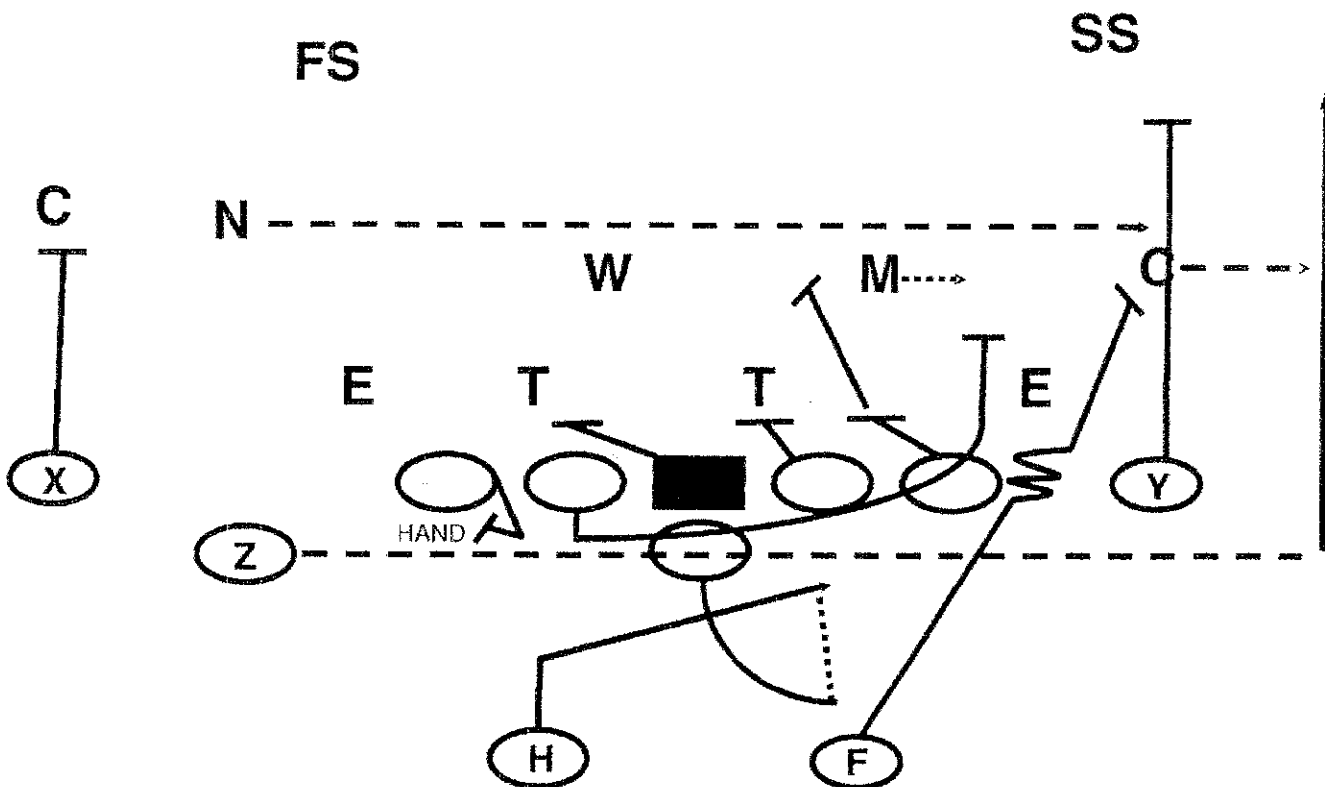

SHOVEL PASS RT

DESCRIPTION OF PLAY:

NOTES:

QB