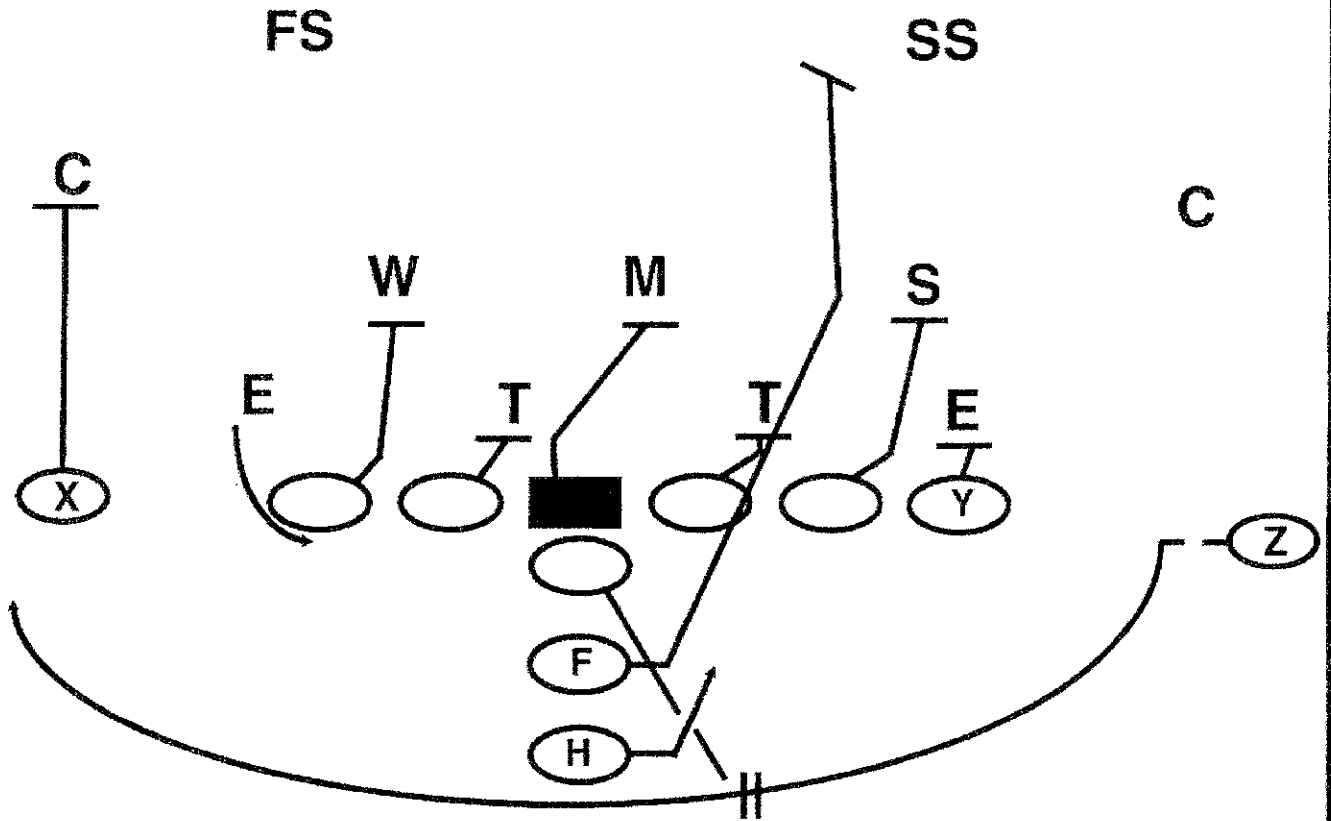

FK 40 GUT BOSS Z-GIVE LT

DESCRIPTION OF PLAY:

NOTES:

QB