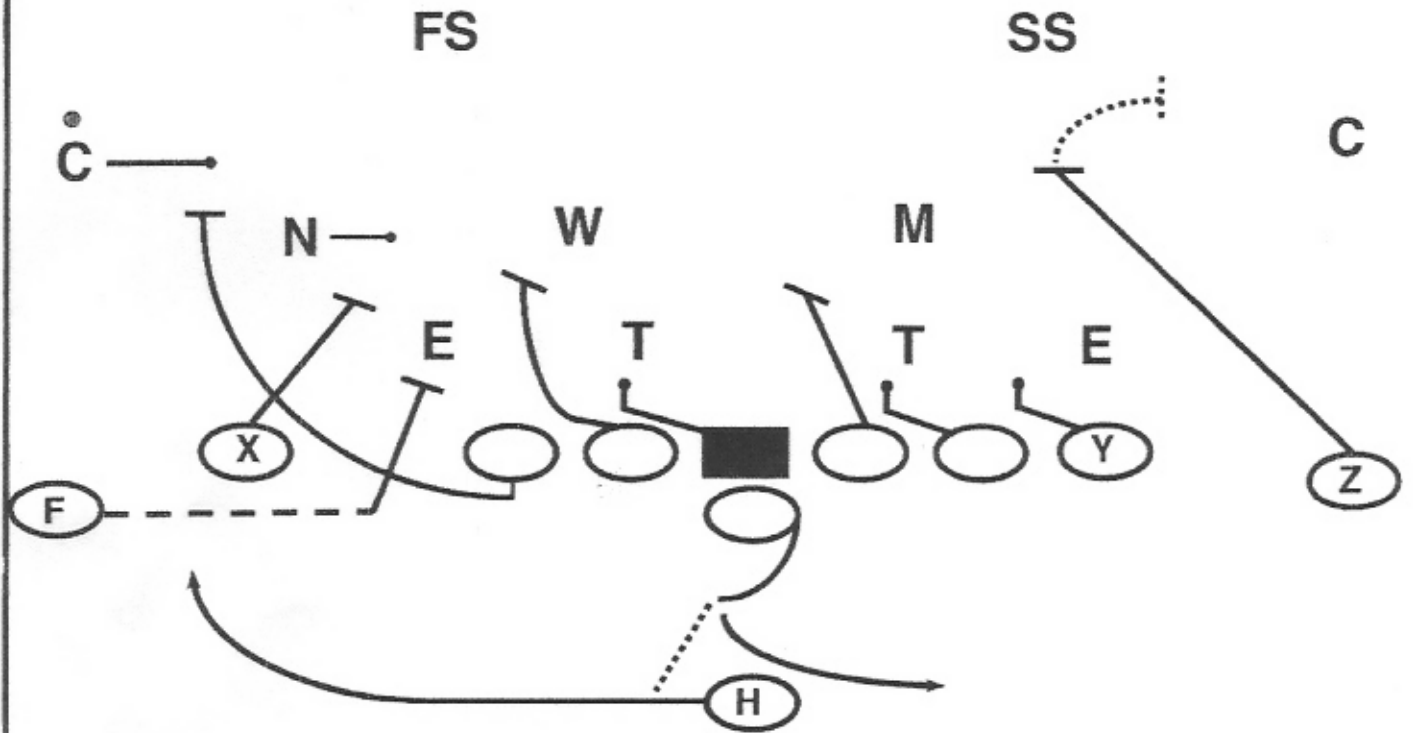

NAKEDS

CHIEF'S SPECIAL PLAYS

FK 90 X SWEEP NKD RT 215

DESCRIPTION OF PLAY:

NOTES:

QB

90/80 TRUCK

DESCRIPTION OF PLAY:

"LOOK" CONCEPT (I RT "LOOK" 20 BUBBLE)

DESCRIPTION OF PLAY: RUN / PASS OPTION VS. 8-MAN FRONTS

NOTES:

QB

"LOOK" CONCEPT

(I RT "LOOK" 20 BUBBLE)

DESCRIPTION OF PLAY: RUN / PASS OPTION VS. 8-MAN FRONTS

NOTES: